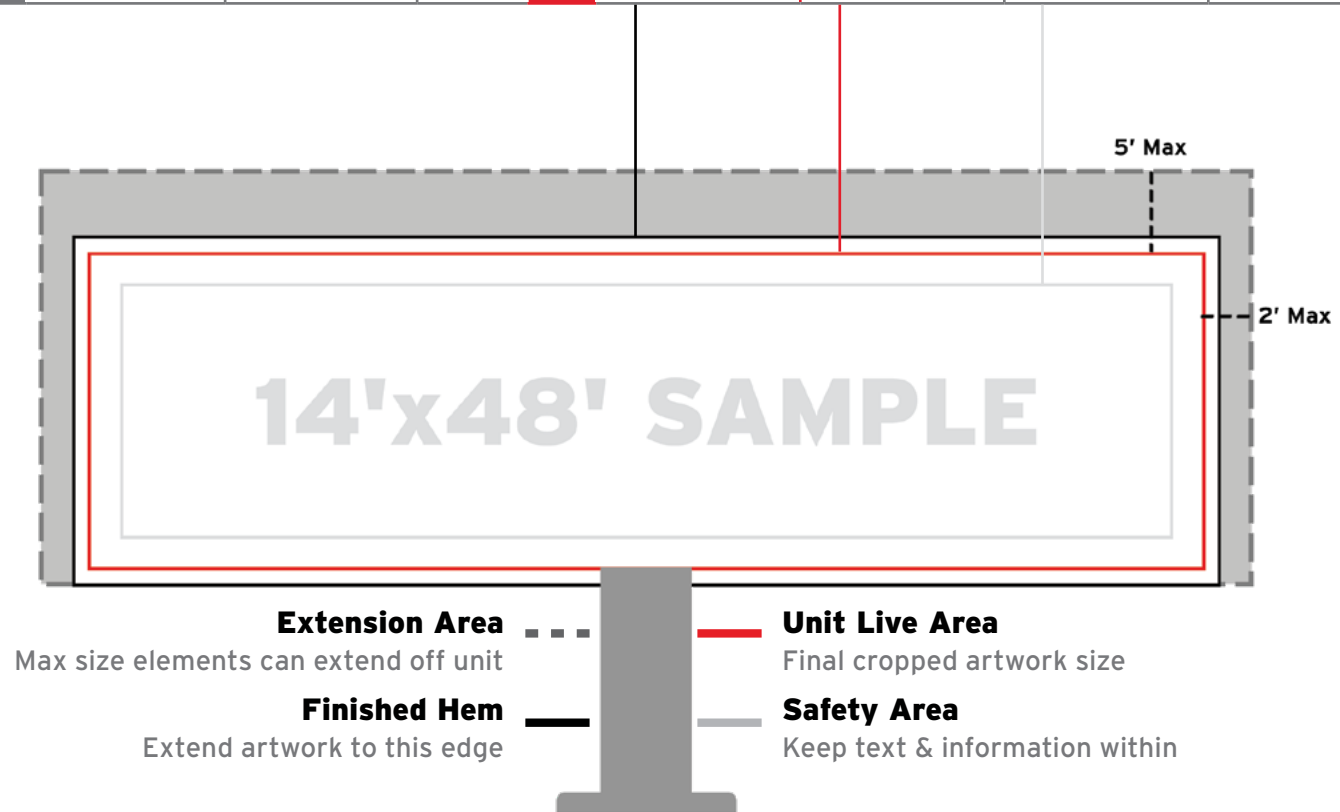

PRINT SET-UP	UNIT LIVE AREA	FINISHED HEM	BLEED (POCKET)	DESIGN SET-UP	FILE SET-UP	FILE LIVE AREA	SAFETY AREA	TEMPLATE
	14'h x 48'w	15'4"h x 49'4"w	8"(4")		8"(4")	7.667"h x 24.667"w	7"h x 24"w	6.5"h x 23.5"w