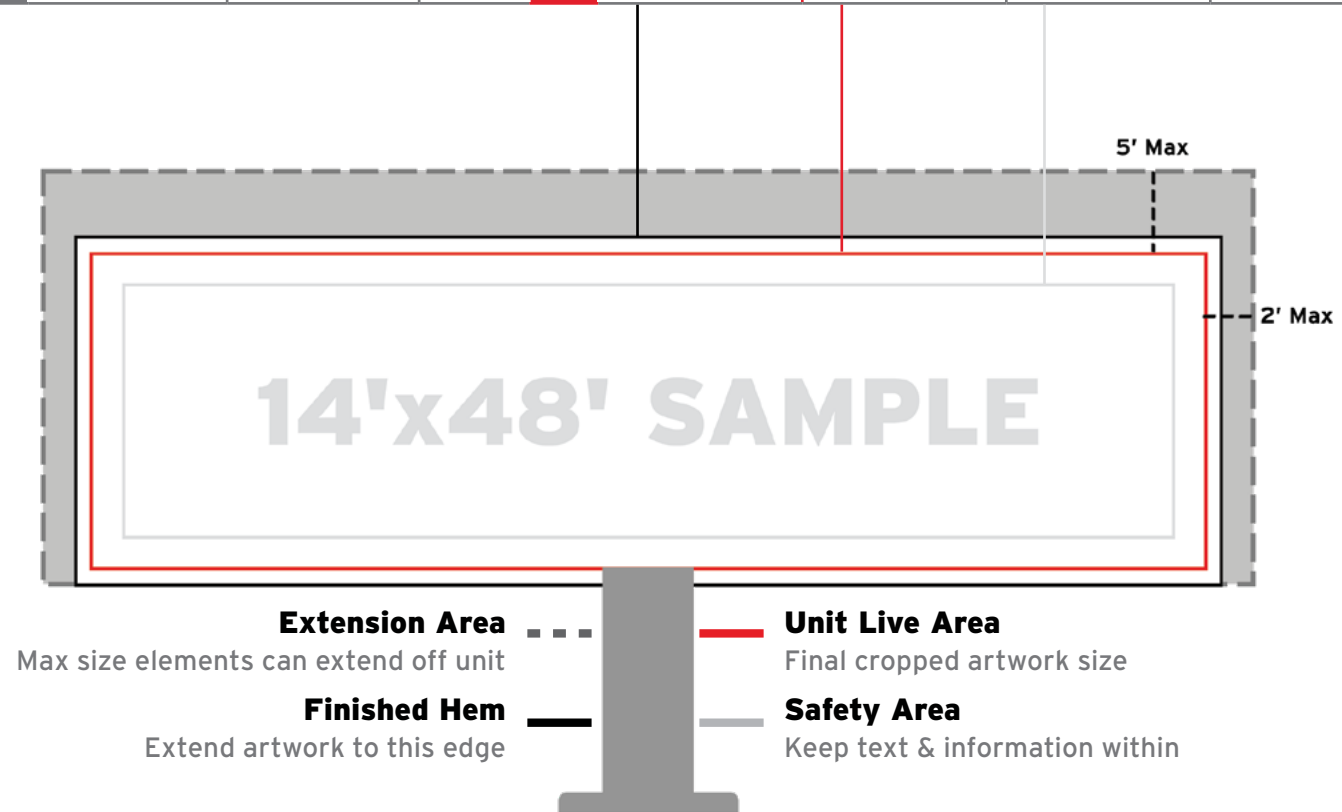

Static Billboards	06
Bulletins	06
Trivisions	08
Eco-Flex Poster.....	08

Digital Billboards	09
---------------------------	-----------

File Set-Up

Sizing Guidelines

1:24 scale | 1' equals 0.5"

Adams Outdoor builds all static files at 1:24 scale, or 1' = 0.5". **Layered PDF templates** are available to further assist with setting up your files at the "Download" link in the spec chart—denoted with a * below.

PRINT SET-UP	UNIT LIVE AREA	FINISHED HEM	BLEED (POCKET)	DESIGN SET-UP	FILE SET-UP	FILE LIVE AREA	SAFETY AREA	TEMPLATE
	14'h x 48'w	15'h x 49'w	6"(3")			7.5"h x 24.5"w	7"h x 24"w	6.5"h x 23.5"w

File Naming

- » **Standard 14' x 48' Bulletin Max. Extensions:**
5' off the top, 2' off the sides.
- » **Standard 10'6" x 36' Bulletin Max. Extensions:**
4' off the top, 2' off the sides.
- » **For Max. Extensions on other units in the market, contact your Account Executive.**