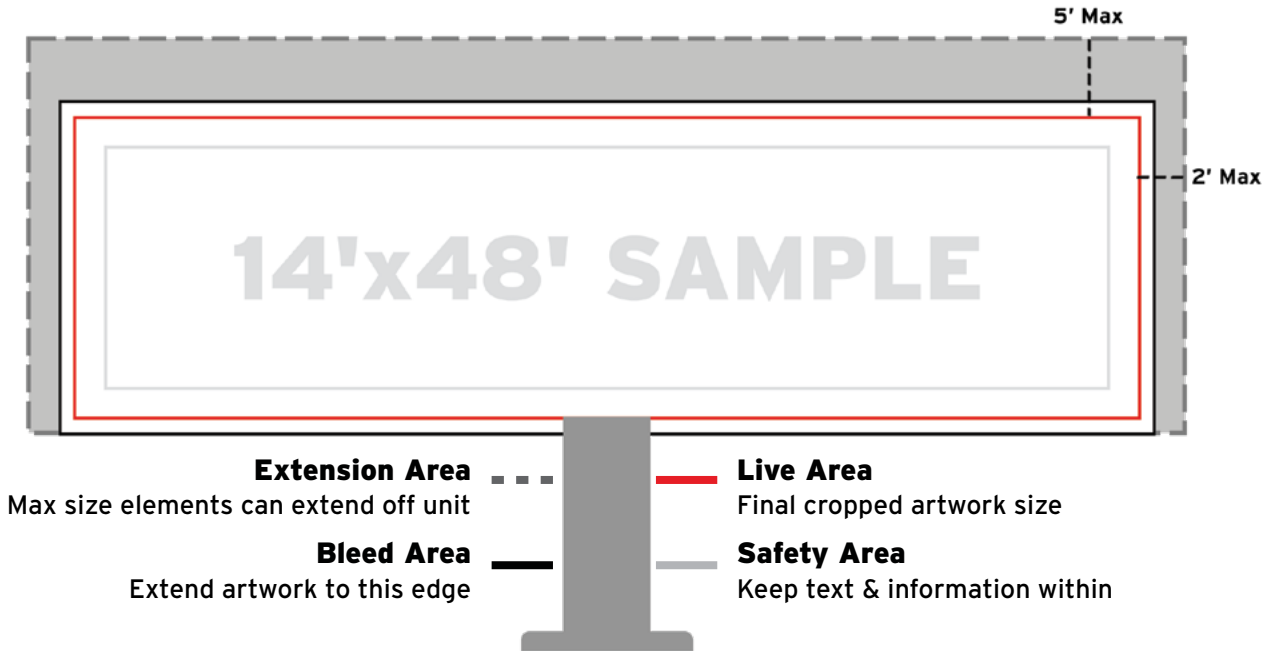

adams

SPECS & FINISHING

Charlotte & Winston-Salem, NC

SIZING GUIDELINES

EXTENSION GUIDELINES

Extensions are design elements that extend beyond the frame to the left, right, or above the live area of the billboard. Regulations vary for each bulletin. Please contact your Account Executive about special projects and pricing.

- » **Standard 14' x 48' Bulletin Max. Extensions:**
5' off the top, 2' off the sides.
- » **Standard 10'6" x 36' Bulletin Max. Extensions:**
4' off the top, 2' off the sides.
- » **See templates for maximum areas.**