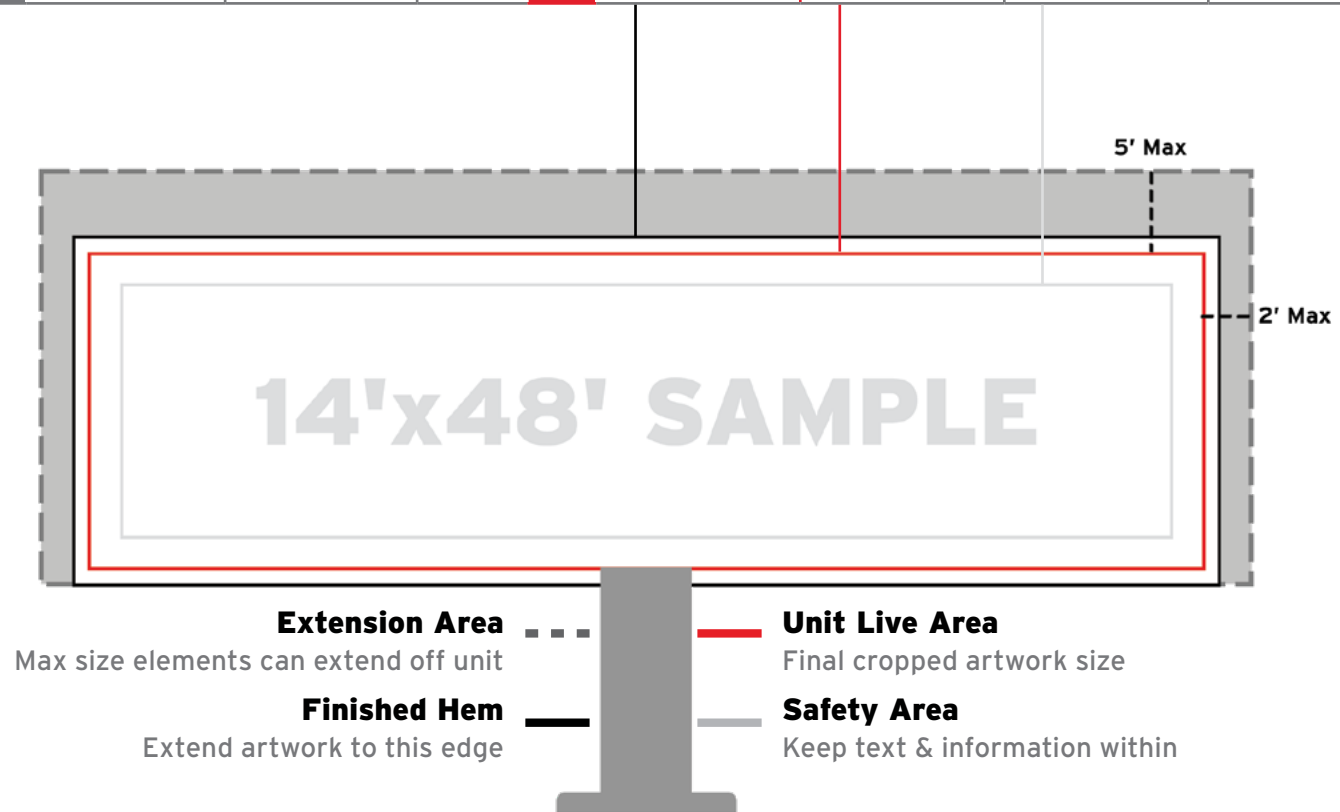

File Set-Up

Sizing Guidelines

1:24 scale | 1' equals 0.5"

Adams Outdoor builds all static files at 1:24 scale, or 1' = 0.5". **Layered PDF templates** are available to further assist with setting up your files at the "Download" link in the spec chart—denoted with a * below.

PRINT SET-UP	UNIT LIVE AREA	FINISHED HEM	BLEED (POCKET)	DESIGN SET-UP	FILE SET-UP	FILE LIVE AREA	SAFETY AREA	TEMPLATE	
	14'h x 48'w	15'4"h x 49'4"w	8"(4")		8"(4")	7.667"h x 24.667"w	7"h x 24"w	6.5"h x 23.5"w	* Download