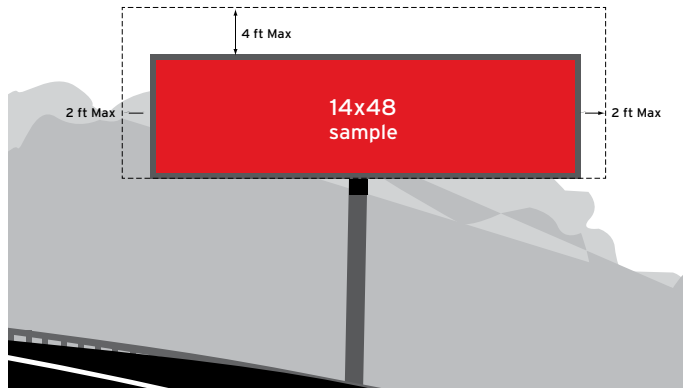

MECHANICAL SET-UP	PRODUCT	LIVE AREA	FILE SET-UP SIZE	FILE SET-UP NOTES	FINISHING DETAILS	PRINT MATERIAL	FINISHED HEM	BLEED	POCKET	DPI
	Bulletin 14'h x 44'w	14'h x 44'w	7.5"h x 22.5"w	300 dpi/CMYK. Bleed art to edge, but leave at least 1" inside all sides of the file for safety area.		7oz Seamless Vinyl	15'h x 45'w	3"	3"	150
	Bulletin 14'h x 48'w	14'h x 48'w	7.5"h x 24.5"w	300 dpi/CMYK. Bleed art to edge, but leave at least 1" inside all sides of the file for safety area.		7oz Seamless Vinyl	15'h x 49'w	3"	3"	150
	Bulletin 15'h x 50'w	15'h x 50'w	8"h x 25.5"w	300 dpi/CMYK. Bleed art to edge, but leave at least 1" inside all sides of the file for safety area.		7oz Seamless Vinyl	16'h x 51'w	3"	3"	150
	Bulletin 27'4"h x 24'6" w	27'4"h x 24'6" w	14.17"h x 12.75"w	300 dpi/CMYK. Bleed art to edge, but leave at least 1" inside all sides of the file for safety area.		7oz Seamless Vinyl	28'4"h x 25'6" w	3"	3"	150

THE ECO-FLEX POSTER: Poster sized and printed on thin vinyl that is posted with clips instead of paste.

SET-UP	PRODUCT	LIVE AREA	FILE SET-UP SIZE	FILE SET-UP NOTES	FINISHING	PRINT MATERIAL	FINISHED HEM	BLEED	POCKET	DPI
	Eco-Flex Poster 10'5" x 22'8"	10'4.5"h x 22'7.5"w	5.208"h x 11.166"w	300 dpi/CMYK. Bleed art to edge, but leave at least 0.25" inside all sides of the file for safety area.		3.2oz Polyethylene Formetco System	10'4.5"h x 22'7.5"w	FULL	N/A	150

*Adams must speak with printer prior to production. Any deviation from specs may result in delayed posting and/or additional cost.

CONTACTS:

Bulletins & Posters
Ship to:
Adams Outdoor Advertising
407 E. Ransom Street
Kalamazoo, MI 49007

FOLDING SPECIFICS:

- All banners need to be fan folded from bottom to top and need to be max **2' in width.**
- The top of banner should be at the top when finished folding.
- The vertical seam where the two banners meet the grommets do not line up side by side the image will not line up.