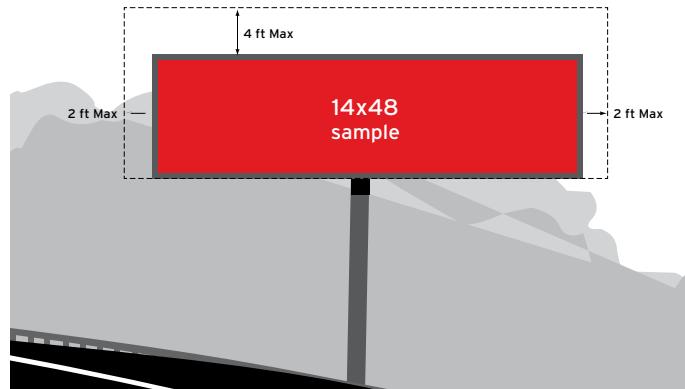

SET-UP	PRODUCT	LIVE AREA	FILE SET-UP SIZE	FILE SET-UP NOTES	FINISHING	PRINT MATERIAL	FINISHED HEM	BLEED	POCKET	DPI
	Eco-Flex Poster	10'4.5"h x 22'7.5"w	5.208"h x 11.166"w	300 dpi/CMYK. Bleed art to edge, but leave at least 0.25" inside all sides of the file for safety area.		3.2oz Polyethylene Formetco System or 7 oz	10'4.5"h x 22'7.5"w	FULL	N/A	150
	Jr. Poster 6'x12'	6'h x 12'w	3.5"h x 6.5"w	300 dpi/CMYK. Bleed art to edge, but leave at least 0.5" inside all sides of the file for safety area.		7oz Seamless Vinyl	7'h x 13'w	3"	3"	150
	Wrapped Poster 12'x24'	12'h x 24'w	6.5"h x 12.5"w	300 dpi/CMYK. Bleed art to edge, but leave at least 0.5" inside all sides of the file for safety area.		7oz Seamless Vinyl	13'h x 25'w	3"	3"	150

THE TRIVISION: Showcases 3 different ads/clients by use of tall vertical prisms that rotate on a set schedule.

SET-UP	PRODUCT	UNIT #	LIVE AREA	FILE SET-UP SIZE	FILE SET-UP NOTES	FINISHING	PRINT MATERIAL	# OF BLADES	BLADE WIDTH	BLADE HEIGHT	DPI
	Trivision 14'x48'	9057 (ABC)	14'h x 48'w	7"h x 24"w	300 dpi/CMYK. Bleed art to edge, but leave at least 0.25" inside all sides of the file for safety area.		15pt. Calendered Vinyl	96	5 5/16"	13' 11"	150
	Trivision 12'x50'	GA162 (ABC)	12'h x 50'w	6"h x 25"w	300 dpi/CMYK. Bleed art to edge, but leave at least 0.5" inside all sides of the file for safety area.		15pt. Calendered Vinyl	100	5 5/16"	12'	150

*Adams must speak with printer prior to production. Any deviation from specs may result in delayed posting and/or additional cost.

CONTACTS:

Bulletins & Posters
Ship to:
174 Boardwalk Drive
Suite K
Ridgeland, SC 29936

FOLDING SPECIFICS:

- All banners need to be fan folded from bottom to top and need to be max **2' in width.**
- The top of banner should be at the top when finished folding.
- The vertical seam where the two banners meet the grommets do not line up side by side the image will not line up.